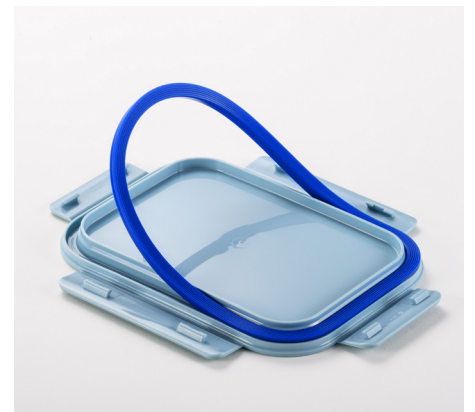

LTG422 380ml
 SIZE 158x1118x62mm
 CTN 12 PCS / 0.019 CBM

LTG205 300ml
 SIZE 128x128x68mm
 CTN 12 PCS / 0.017 CBM

The Clear

Safe to use without worrying about temperature changes

Stack securely with the upgraded cap design

Hygienic use with an easy-off silicone cap and glass body

The Clear

BPA FREE

FREEZER

MICROWAVE
SAFE

DISHWASHER
SAFE

OVEN SAFE

- . Hygienic use with an easy-off silicone cap and glass body
- . Durable and long-lasting for extended use
- . Trendy and cozy design that suits any kitchen
- . Cool and clean color for a fresh look
- . Material : Glass, PP, Silicone