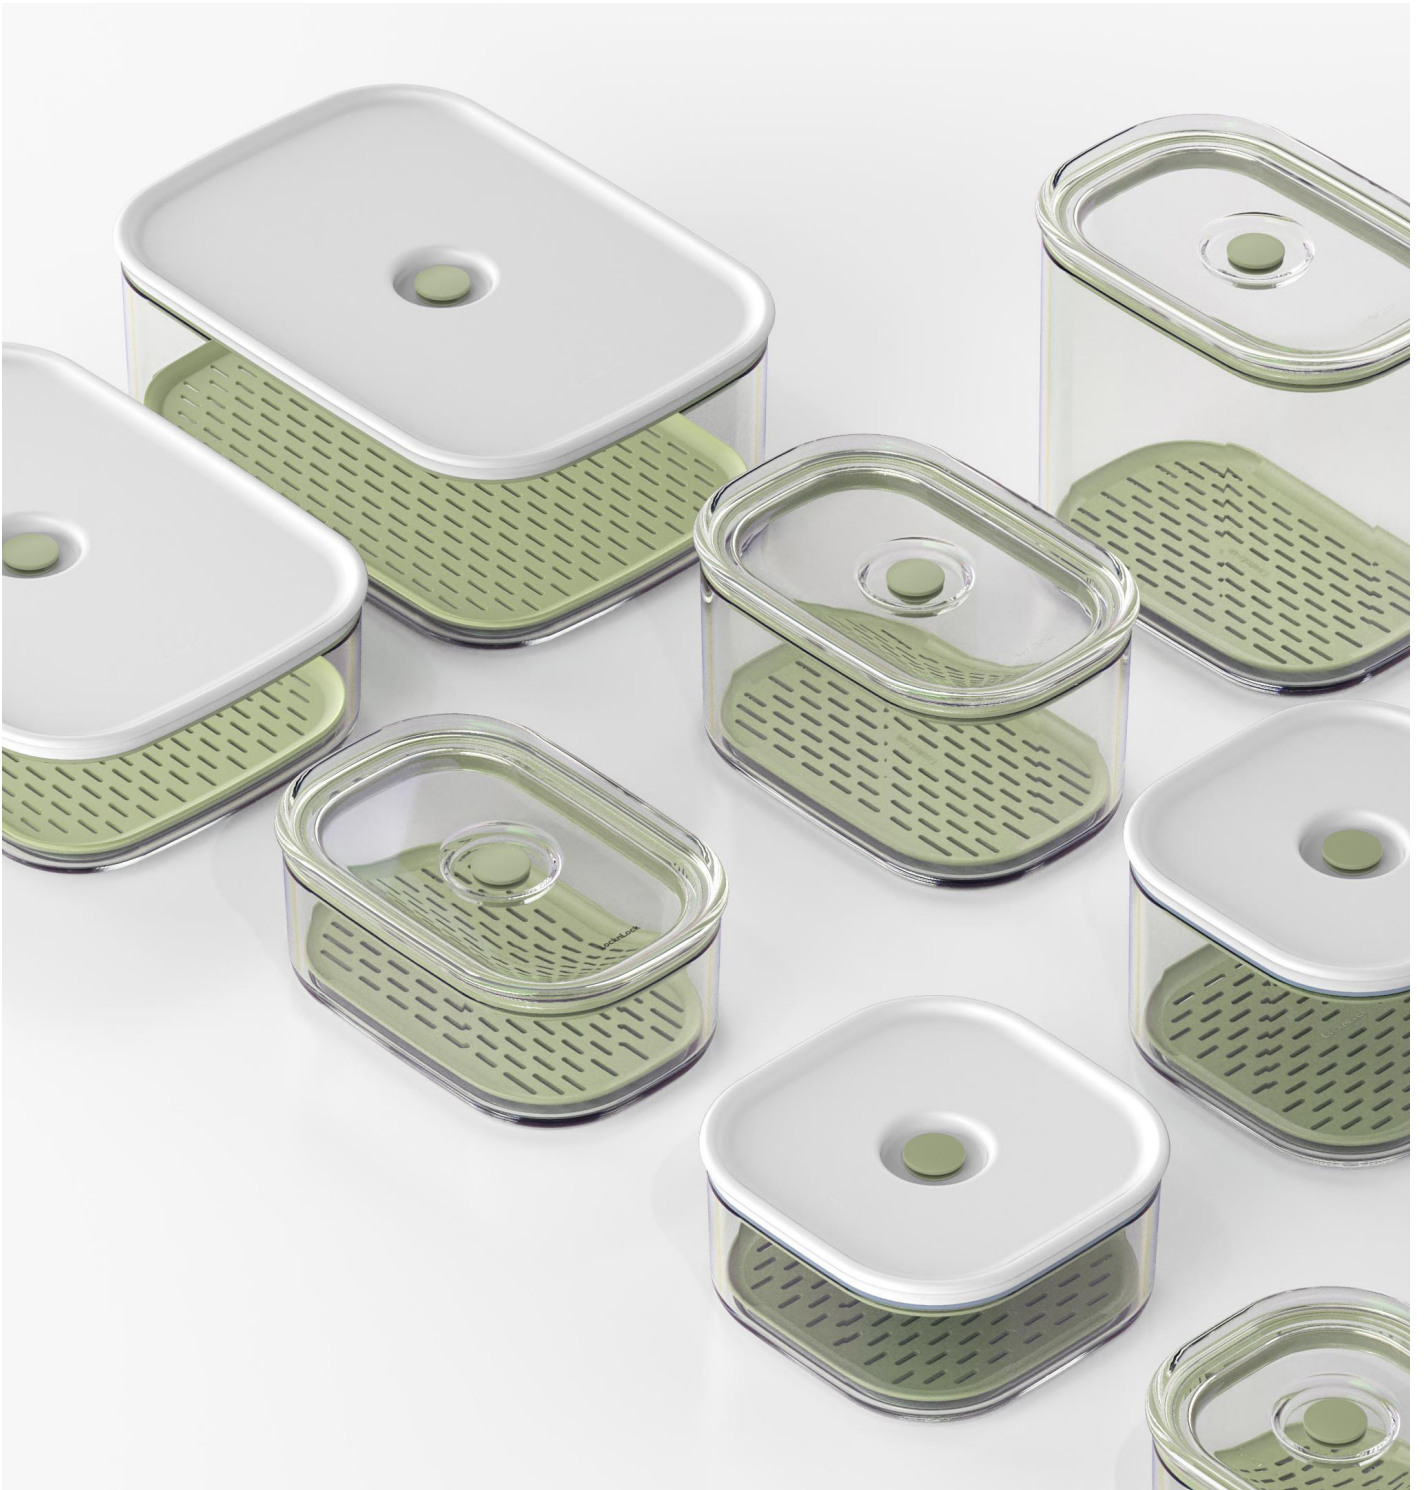

Transparent Tritan lid for easy content visibility