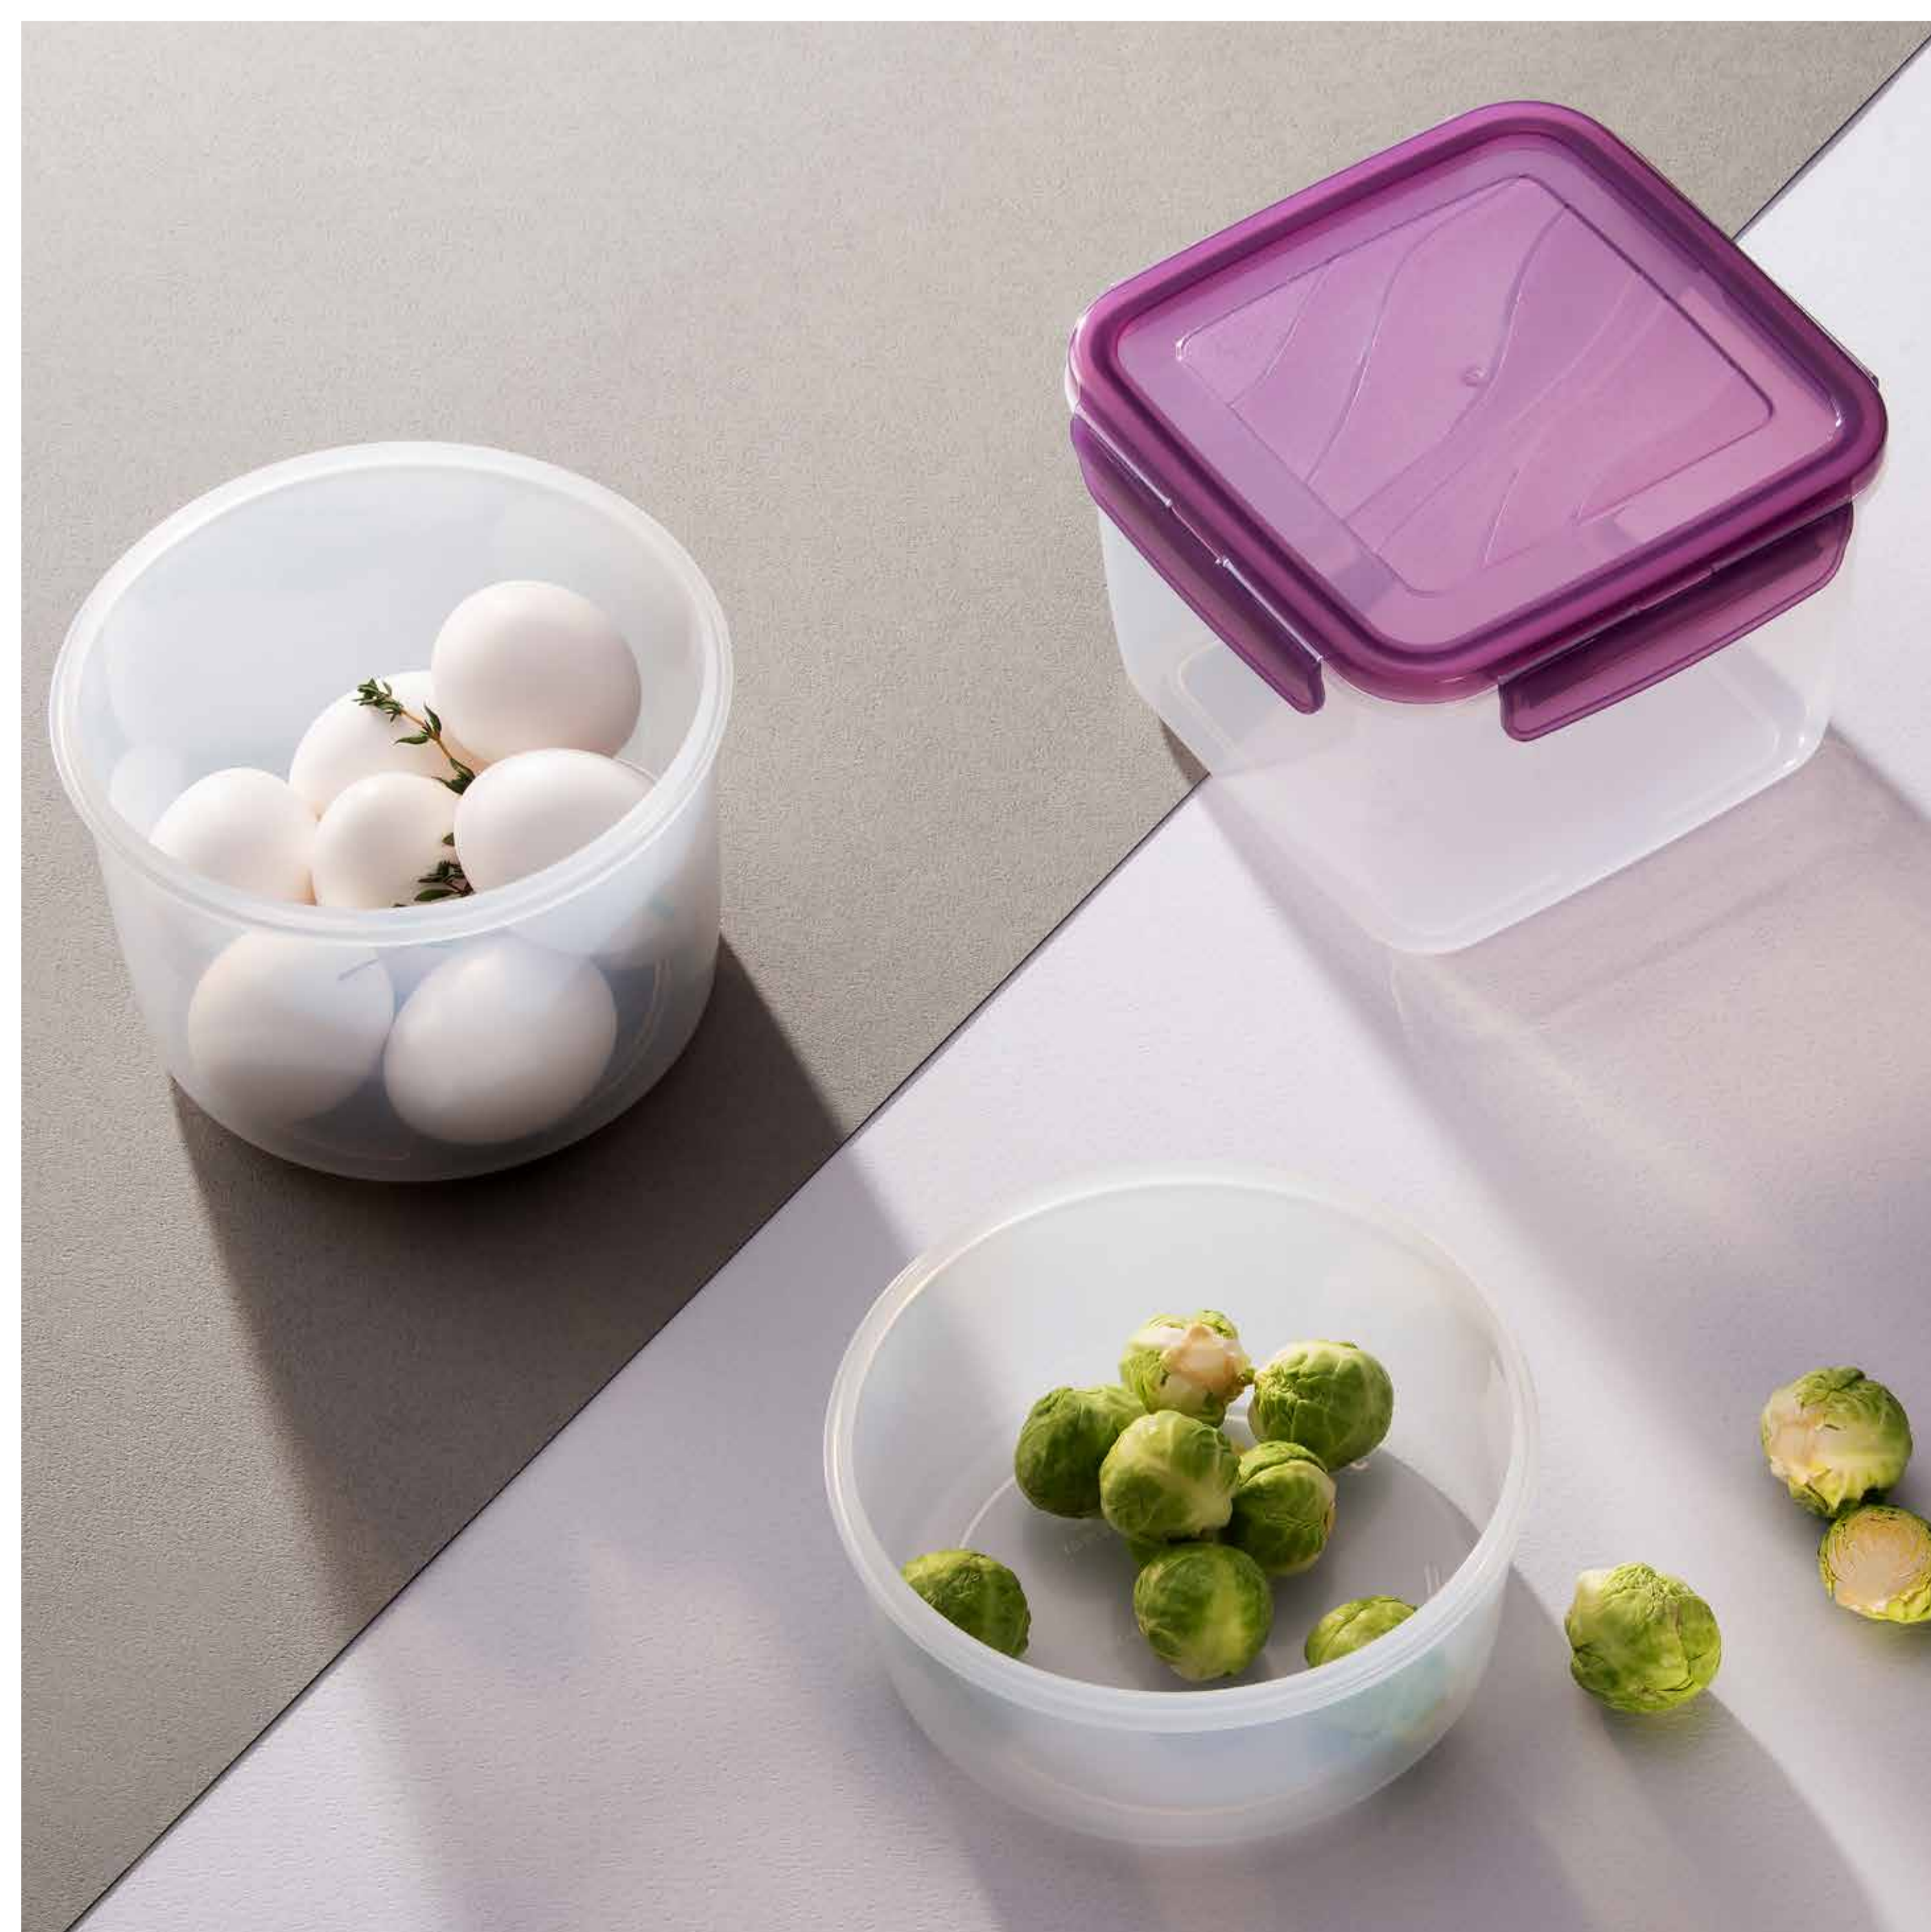

SOUND LOCK

The lightweight and transparent nature of this range makes it easy to check the container's contents, while also being easy to use and carry. You can also hear a cheerful tune when you open and close the container.